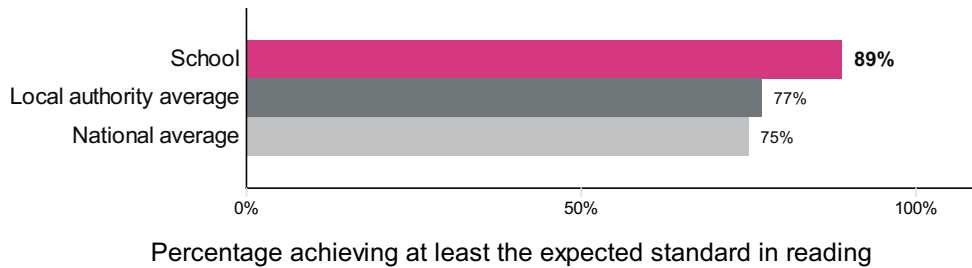

This is the ASP default view

Sound and District Primary School (URN: 111074)

Key stage 1

This is provisional data for 2017/18.

Percentage achieving at least the expected standard in reading

Number of pupils = 18

Percentage achieving greater depth in reading

Number of pupils = 18

Percentage achieving at least the expected standard in writing

Number of pupils = 18

Percentage achieving greater depth in writing

Number of pupils = 18