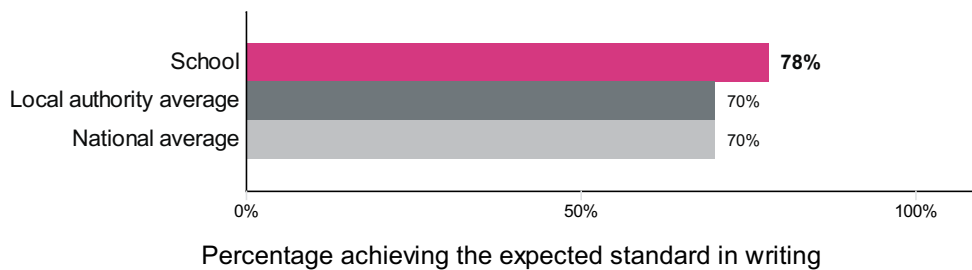

This is the ASP default view

Sound and District Primary School (URN: 111074)

Key stage 1

This is provisional data for 2017/18.

Percentage achieving at least the expected standard in reading

Number of pupils = 18

Percentage achieving greater depth in reading

Number of pupils = 18

Percentage achieving at least the expected standard in writing

Number of pupils = 18

Percentage achieving greater depth in writing

Number of pupils = 18