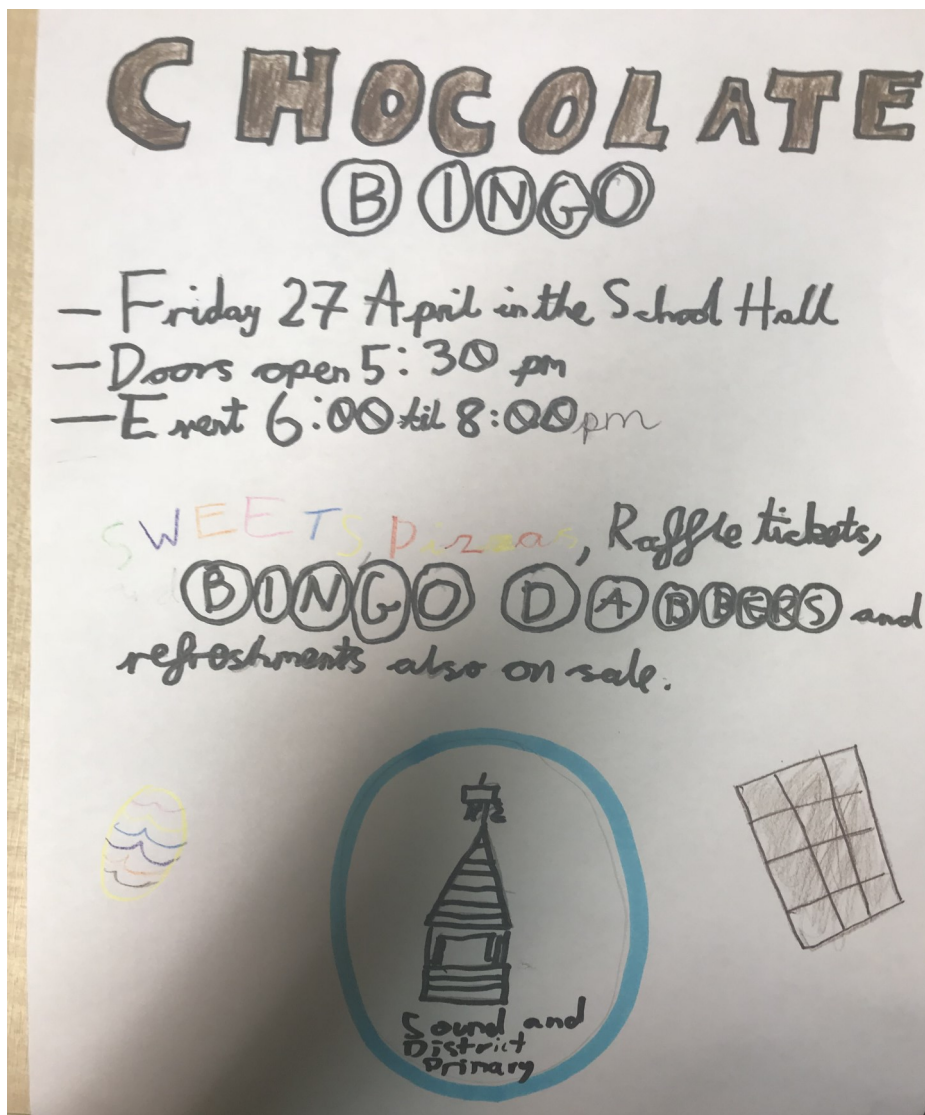

Chocolate Bingo Event !

NEW DATE : FRIDAY 27th APRIL

We hope to see as many of you here at our Chocolate Bingo event. You can pay online for tickets which will cost the following :

£1:00 for adults

50p for children

The office have sent details to book tickets through the familiar online payment system Once paid, a ticket will be issued for you to bring along on the night.