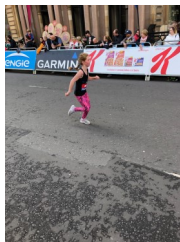

### Year 1 Maths Fun!

*Well done Freya (Year 3)*

*Completed a 2.5km run in 15 mins 23 secs. Fantastic.*

*Her fundraising link is still available at <https://www.justgiving.com/fundraising/freyabourne>*

*Well done Rueben for completing your first park run!*