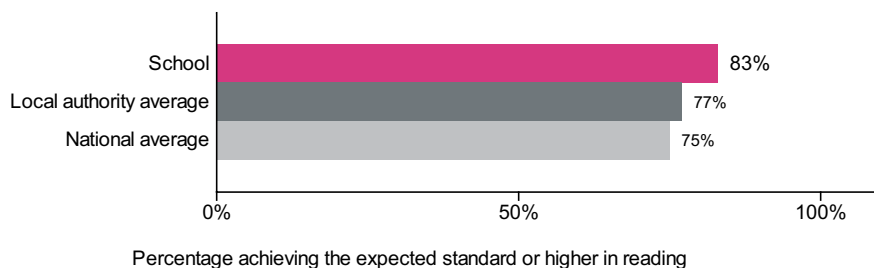

Sound and District Primary School (URN: 111074)

Key stage 1

This is provisional data for 2018/19.

Percentage achieving the expected standard or higher in reading

Number of pupils = 23

Percentage achieving greater depth in reading

Number of pupils = 23

Percentage achieving the expected standard or higher in writing

Number of pupils = 23

Percentage achieving greater depth in writing

Number of pupils = 23

Percentage achieving the expected standard or higher in maths