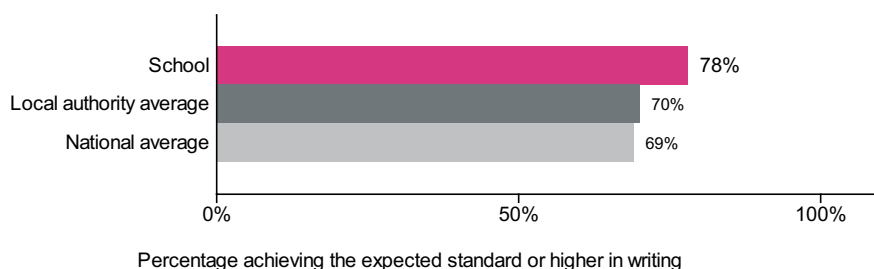

Sound and District Primary School (URN: 111074)

Key stage 1

This is provisional data for 2018/19.

Percentage achieving the expected standard or higher in reading

Number of pupils = 23

Percentage achieving greater depth in reading

Number of pupils = 23

Percentage achieving the expected standard or higher in writing

Number of pupils = 23

Percentage achieving greater depth in writing

Number of pupils = 23

Percentage achieving the expected standard or higher in maths