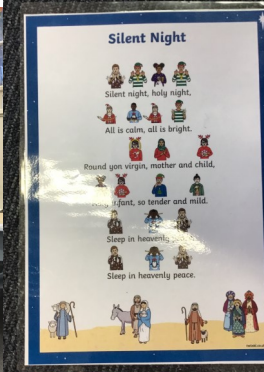

Sound and District Primary School

Weekly Newsletter : 20.12.19

Our Children are
the Future

Christmas Team Day